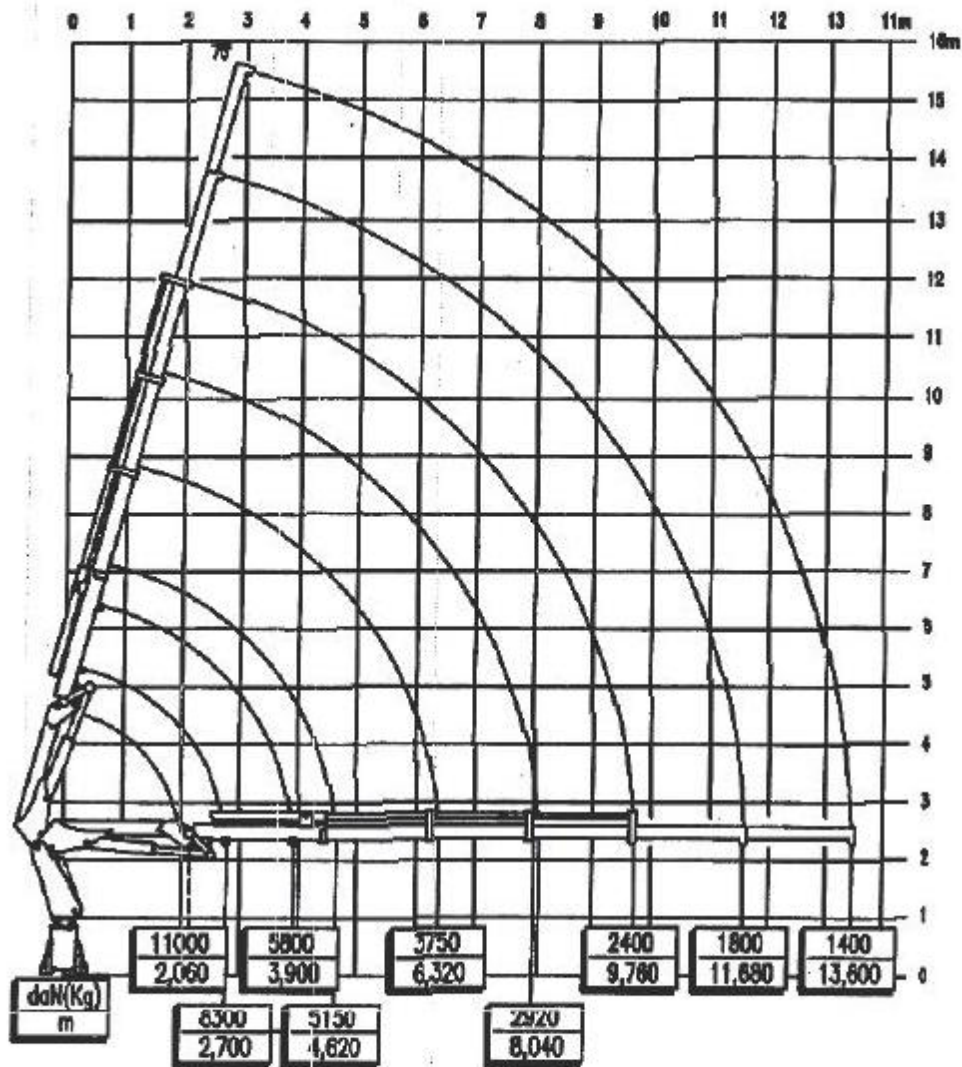

Effer Crane 2500-3S load chart for CPBS

EFFER 25000-3S

LOAD CHART IN ACCORDANCE TO THE
BUREAU VERITAS SHIPBOARD CRANE
CATEGORIE SERVICE 1

—DISMOUNT MANUAL EXTENSION WHEN NOT USED—

COD. 4405360